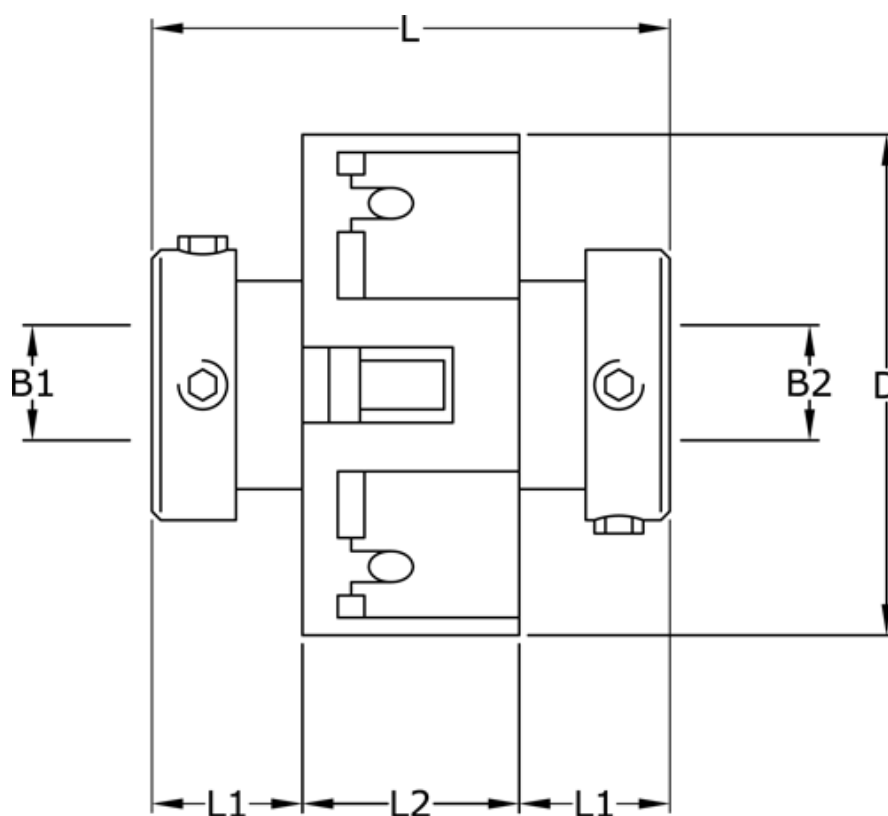

Article number: 3322203703846

Description: Uni-Lat Coupling size 203.70.38.46  
set screw hub, bore 14/19 mm

## Measures

B1	= 14
B2	= 19
D	= 70
L	= 74.0
L1	= 28.5
L2	= 17.0
Screw	= M6